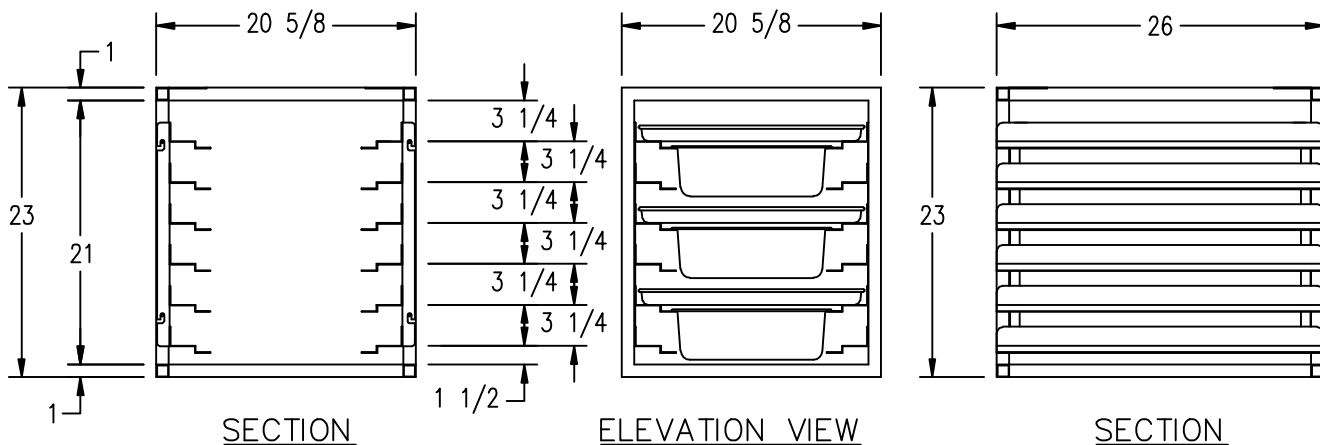

# STANDARD PAN RACK ASSEMBLIES

DATE: 8-17-04

ELEVATION VIEW FOR MOUNTING PAN RACK ASSEMBLIES

PLAN VIEW

SECTION

ELEVATION VIEW

SECTION

AARON MANUFACTURING INC.