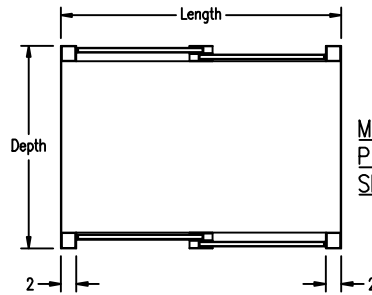

MODEL #ACS-P SERIES
PASS THRU CABINET WITH
SLIDING DOORS

PLAN VIEW