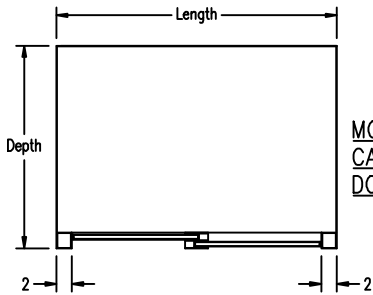

AARON MANUFACTURING INC.

DATE: 8-17-04

CABINETS WITH SLIDING DOORS (UNFINISHED TOPS) MODEL # ACS SERIES

MODEL #ACS SERIES
CABINET WITH SLIDING
DOORS

PLAN VIEW