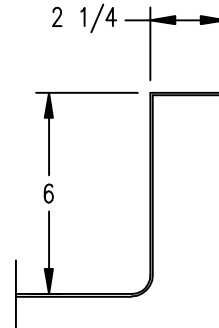

AARON MANUFACTURING INC.

DATE: 8-17-04

BACKSPLASH TYPES AND VARIATIONS

* NOTE: 6" HEIGHT CAN VARY

STYLE # B1
STANDARD

STYLE # B2
STANDARD

STYLE # B3
OPTIONAL

STYLE # B4
STANDARD