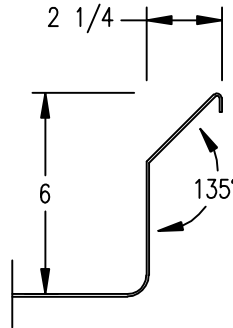

AARON MANUFACTURING INC.

DATE: 8-17-04

BACKSPLASH TYPES AND VARIATIONS

* NOTE: 6" HEIGHT CAN VARY

STYLE # B1
STANDARD

STYLE # B2
STANDARD

STYLE # B3
OPTIONAL

STYLE # B4
STANDARD