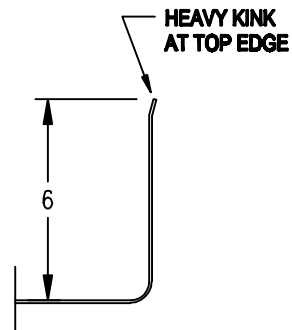

AARON MANUFACTURING INC.

DATE: 8-17-04

BACKSPLASH TYPES AND VARIATIONS

* NOTE: 6" HEIGHT CAN VARY

STYLE # B1
STANDARD

STYLE # B2
STANDARD

STYLE # B3
OPTIONAL

STYLE # B4
STANDARD

STYLE # B5
STANDARD

STYLE # B6
OPTIONAL

STYLE # B7
STANDARD

STYLE # B8
STANDARD

STYLE # B9
OPTIONAL

AARON MANUFACTURING INC.