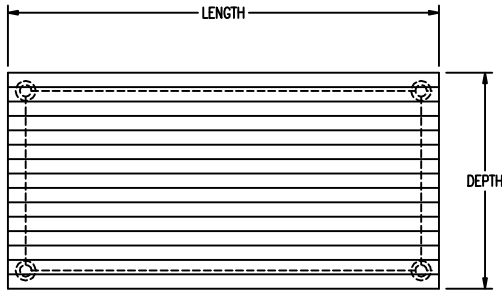

AARON MANUFACTURING INC.

DATE: 8-17-04

PLAN VIEW
MODEL # ABT-US SERIES