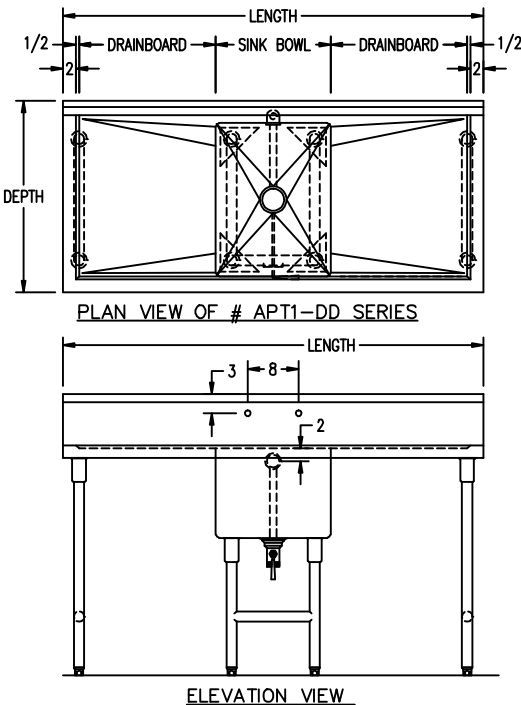

AARON MANUFACTURING INC.

DATE: 6-17-04

SINGLE TUB PREPARATION SINK TABLES MODEL # APT1 SERIES

MODEL # APT SERIES PREP SINK TABLE SPECIFICATIONS										
sink bowl size in.	sink bowl size mm	drainboard in.	length in.	# of drainboards	length x depth in.	length x depth mm	# of legs	weight lbs.	weight kg.	model #
18" x 20"	457 x 508	19"	483	1	42" x 26"	1067 x 660	6	60	27.2	APT1-182642-LD/RD
18" x 20"	457 x 508	25"	635	1	48" x 26"	1219 x 660	6	65	29.5	APT1-182648-LD/RD
18" x 20"	457 x 508	31"	787	1	54" x 26"	1372 x 660	6	70	31.8	APT1-182654-LD/RD
18" x 20"	457 x 508	18-1/2"	470	2	60" x 26"	1524 x 660	8	80	36.3	APT1-182660-DD
18" x 20"	457 x 508	21-1/2"	546	2	66" x 26"	1676 x 660	8	85	38.6	APT1-182666-DD
18" x 20"	457 x 508	24-1/2"	622	2	72" x 26"	1829 x 660	8	90	40.8	APT1-182672-DD
20" x 20"	508 x 508	23"	584	1	48" x 26"	1219 x 660	6	65	29.5	APT1-202648-LD/RD
20" x 20"	508 x 508	29"	737	1	54" x 26"	1372 x 660	6	70	31.8	APT1-202654-LD/RD
20" x 20"	508 x 508	35"	889	1	60" x 26"	1524 x 660	6	75	34.0	APT1-202660-LD/RD
20" x 20"	508 x 508	20-1/2"	521	2	66" x 26"	1676 x 660	8	85	38.6	APT1-202666-DD
20" x 20"	508 x 508	23-1/2"	597	2	72" x 26"	1829 x 660	8	90	40.8	APT1-202672-DD
20" x 20"	508 x 508	26-1/2"	673	2	78" x 26"	1981 x 660	8	95	43.1	APT1-202678-DD
18" x 24"	457 x 610	19"	483	1	42" x 30"	1067 x 762	6	70	31.8	APT1-183042-LD/RD
18" x 24"	457 x 610	25"	635	1	48" x 30"	1219 x 762	6	75	34.0	APT1-183048-LD/RD
18" x 24"	457 x 610	31"	787	1	54" x 30"	1372 x 762	6	80	36.3	APT1-183054-LD/RD
18" x 24"	457 x 610	18-1/2"	470	2	60" x 30"	1524 x 762	8	90	40.8	APT1-183060-DD
18" x 24"	457 x 610	21-1/2"	546	2	66" x 30"	1676 x 762	8	95	43.1	APT1-183066-DD
18" x 24"	457 x 610	24-1/2"	622	2	72" x 30"	1829 x 762	8	100	45.4	APT1-183072-DD
24" x 24"	610 x 610	25"	635	1	54" x 30"	1372 x 762	6	75	34.0	APT1-243054-LD/RD
24" x 24"	610 x 610	31"	787	1	60" x 30"	1524 x 762	6	80	36.3	APT1-243060-LD/RD
24" x 24"	610 x 610	37"	940	1	66" x 30"	1676 x 762	6	85	38.6	APT1-243066-LD/RD
24" x 24"	610 x 610	24-1/2"	622	2	78" x 30"	1981 x 762	8	95	43.1	APT1-243078-DD
24" x 24"	610 x 610	27-1/2"	699	2	84" x 30"	2134 x 762	8	100	45.4	APT1-243084-DD
24" x 24"	610 x 610	30-1/2"	775	2	90" x 30"	2591 x 762	8	105	47.6	APT1-243090-DD