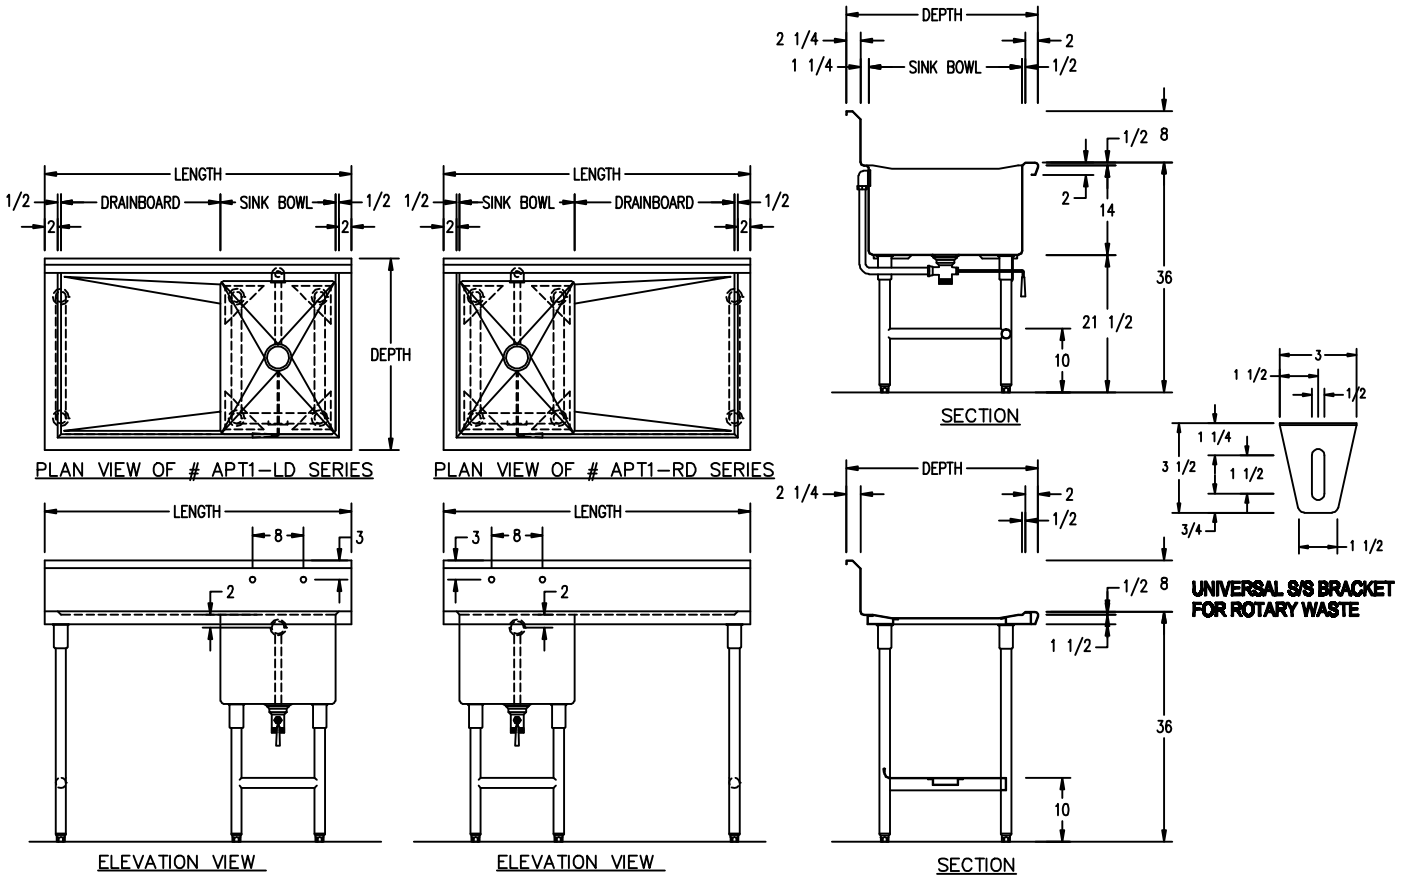

AARON MANUFACTURING INC.

DATE: 6-17-04

SINGLE TUB PREPARATION SINK TABLES MODEL # APT1 SERIES

MODEL # APT SERIES PREP SINK TABLE SPECIFICATIONS										
sink bowl size in.	sink bowl size mm	drainboard in.	length in.	# of drainboards	length x depth in.	length x depth mm	# of legs	weight lbs.	weight kg.	model #
18" x 20"	457 x 508	19"	483	1	42" x 26"	1067 x 660	6	60	27.2	APT1-182642-LD/RD
18" x 20"	457 x 508	25"	635	1	48" x 26"	1219 x 660	6	65	29.5	APT1-182648-LD/RD
18" x 20"	457 x 508	31"	787	1	54" x 26"	1372 x 660	6	70	31.8	APT1-182654-LD/RD
18" x 20"	457 x 508	18-1/2"	470	2	60" x 26"	1524 x 660	8	80	36.3	APT1-182660-DD
18" x 20"	457 x 508	21-1/2"	546	2	66" x 26"	1676 x 660	8	85	38.6	APT1-182666-DD
18" x 20"	457 x 508	24-1/2"	622	2	72" x 26"	1829 x 660	8	90	40.8	APT1-182672-DD
20" x 20"	508 x 508	23"	584	1	48" x 26"	1219 x 660	6	65	29.5	APT1-202648-LD/RD
20" x 20"	508 x 508	29"	737	1	54" x 26"	1372 x 660	6	70	31.8	APT1-202654-LD/RD
20" x 20"	508 x 508	35"	889	1	60" x 26"	1524 x 660	6	75	34.0	APT1-202660-LD/RD
20" x 20"	508 x 508	20-1/2"	521	2	66" x 26"	1676 x 660	8	85	38.6	APT1-202666-DD
20" x 20"	508 x 508	23-1/2"	597	2	72" x 26"	1829 x 660	8	90	40.8	APT1-202672-DD
20" x 20"	508 x 508	26-1/2"	673	2	78" x 26"	1981 x 660	8	95	43.1	APT1-202678-DD
18" x 24"	457 x 610	19"	483	1	42" x 30"	1067 x 762	6	70	31.8	APT1-183042-LD/RD
18" x 24"	457 x 610	25"	635	1	48" x 30"	1219 x 762	6	75	34.0	APT1-183048-LD/RD
18" x 24"	457 x 610	31"	787	1	54" x 30"	1372 x 762	6	80	36.3	APT1-183054-LD/RD
18" x 24"	457 x 610	18-1/2"	470	2	60" x 30"	1524 x 762	8	90	40.8	APT1-183060-DD
18" x 24"	457 x 610	21-1/2"	546	2	66" x 30"	1676 x 762	8	95	43.1	APT1-183066-DD
18" x 24"	457 x 610	24-1/2"	622	2	72" x 30"	1829 x 762	8	100	45.4	APT1-183072-DD
24" x 24"	610 x 610	25"	635	1	54" x 30"	1372 x 762	6	75	34.0	APT1-243054-LD/RD
24" x 24"	610 x 610	31"	787	1	60" x 30"	1524 x 762	6	80	36.3	APT1-243060-LD/RD
24" x 24"	610 x 610	37"	940	1	66" x 30"	1676 x 762	6	85	38.6	APT1-243066-LD/RD
24" x 24"	610 x 610	24-1/2"	622	2	78" x 30"	1981 x 762	8	95	43.1	APT1-243078-DD
24" x 24"	610 x 610	27-1/2"	699	2	84" x 30"	2134 x 762	8	100	45.4	APT1-243084-DD
24" x 24"	610 x 610	30-1/2"	775	2	90" x 30"	2591 x 762	8	105	47.6	APT1-243090-DD