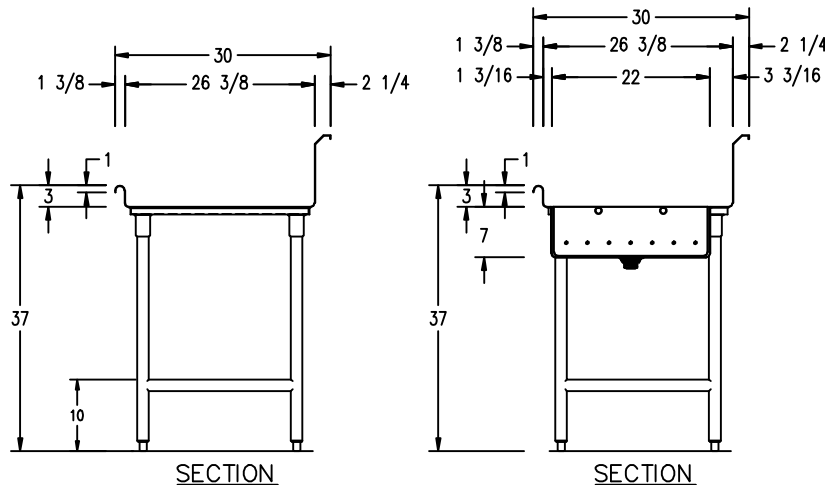

AARON MANUFACTURING INC.

SOILED DISH TABLES MODEL # AST1 SERIES

DATE: 6-17-04

MODEL # AST1-CB (STRAIGHT STYLE) SERIES SPECIFICATIONS											
length	in.	mm	A" Dim.		B" Dim.		# of legs	weight		model # left to right	model # right to left
			in.	mm	in.	mm		lbs.	kg.		
60"	1524	26"	660	12"	305	2	71	32.2	AST1L-60-CB	AST1R-60-CB	
72"	1829	28"	711	22"	559	2	80	36.3	AST1L-72-CB	AST1R-72-CB	
84"	2134	40"	1016	22"	559	4	91	41.3	AST1L-84-CB	AST1R-84-CB	
96"	2438	52"	1321	22"	559	4	114	51.7	AST1L-96-CB	AST1R-96-CB	
108"	2743	52"	1321	44"	1118	4	120	54.4	AST1L-108-CB	AST1R-108-CB	
120"	3048	64"	1626	44"	1118	4	131	59.4	AST1L-120-CB	AST1R-120-CB	

NOTE: Overall length, A", and B" dimensions can vary, please specify hold to dimensions when ordering.

AARON MANUFACTURING INC.