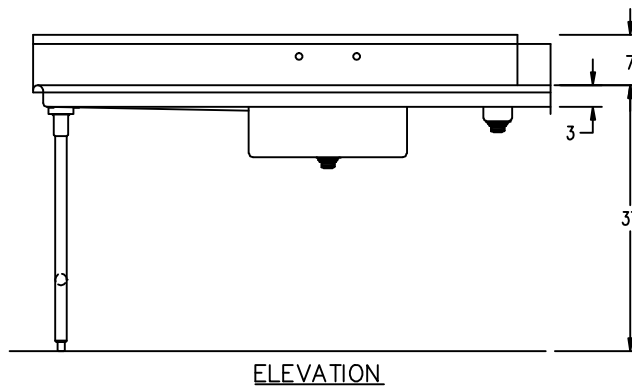

AARON MANUFACTURING INC.

SOILED DISH TABLES MODEL # AST1 SERIES

DATE: 6-17-04

MODEL # AST1-CB (STRAIGHT STYLE) SERIES SPECIFICATIONS											
length	in.	mm	A" Dim.		B" Dim.		# of legs	weight		model # left to right	model # right to left
			in.	mm	in.	mm		lbs.	kg.		
60"	1524	26"	660	12"	305	2	71	32.2	AST1L-60-CB	AST1R-60-CB	
72"	1829	28"	711	22"	559	2	80	36.3	AST1L-72-CB	AST1R-72-CB	
84"	2134	40"	1016	22"	559	4	91	41.3	AST1L-84-CB	AST1R-84-CB	
96"	2438	52"	1321	22"	559	4	114	51.7	AST1L-96-CB	AST1R-96-CB	
108"	2743	52"	1321	44"	1118	4	120	54.4	AST1L-108-CB	AST1R-108-CB	
120"	3048	64"	1626	44"	1118	4	131	59.4	AST1L-120-CB	AST1R-120-CB	

NOTE: Overall length, A", and B" dimensions can vary, please specify hold to dimensions when ordering.

AARON MANUFACTURING INC.