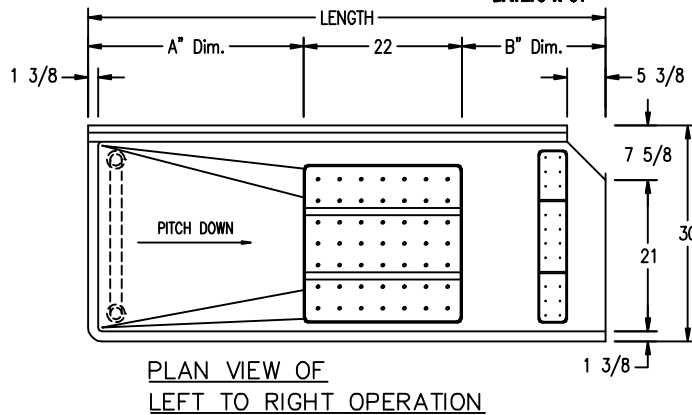

AARON MANUFACTURING INC.

SOILED DISH TABLES MODEL # AST1 SERIES

DATE: 6-17-04

MODEL # AST1-CB (STRAIGHT STYLE) SERIES SPECIFICATIONS											
length	in.	mm	A" Dim.		B" Dim.		# of legs	weight		model # left to right	model # right to left
			in.	mm	in.	mm		lbs.	kg.		
60"	1524	26"	660	12"	305	2	71	32.2	AST1L-60-CB	AST1R-60-CB	
72"	1829	28"	711	22"	559	2	80	36.3	AST1L-72-CB	AST1R-72-CB	
84"	2134	40"	1016	22"	559	4	91	41.3	AST1L-84-CB	AST1R-84-CB	
96"	2438	52"	1321	22"	559	4	114	51.7	AST1L-96-CB	AST1R-96-CB	
108"	2743	52"	1321	44"	1118	4	120	54.4	AST1L-108-CB	AST1R-108-CB	
120"	3048	64"	1626	44"	1118	4	131	59.4	AST1L-120-CB	AST1R-120-CB	

NOTE: Overall length, A", and B" dimensions can vary, please specify hold to dimensions when ordering.

AARON MANUFACTURING INC.