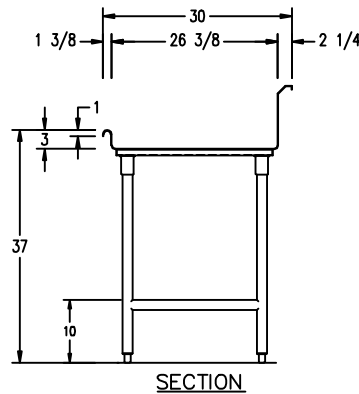

AARON MANUFACTURING INC.

SOILED DISH TABLES MODEL # AST2 SERIES MODEL # AST3 SERIES

DATE: 6-17-04

MODEL # AST2-CB (CORNER STYLE) SERIES SPECIFICATIONS							
A" Dim.	B" Dim.	# of	weight		model #	model #	
in.	mm	legs	lbs.	kg.	left to right	right to left	
72"	1829	4	80	36.3	AST2L-7248-CB	AST2R-7248-CB	
84"	2134	4	91	41.3	AST2L-8448-CB	AST2R-8448-CB	
96"	2438	4	114	51.7	AST2L-9648-CB	AST2R-9648-CB	
108"	2743	4	120	54.4	AST2L-10848-CB	AST2R-10848-CB	
120"	3048	4	131	59.4	AST2L-12048-CB	AST2R-12048-CB	

NOTE: A" and B" dimensions can vary, please specify hold to dimensions when ordering.

MODEL # AST3-CB (CORNER STYLE) SERIES SPECIFICATIONS							
A" Dim.	B" Dim.	# of	weight		model #	model #	
in.	mm	legs	lbs.	kg.	left to right	right to left	
48"	1219	4	170	77.2	AST3L-4866-CB	AST3R-4866-CB	
60"	1524	4	180	81.7	AST3L-6066-CB	AST3R-6066-CB	
72"	1829	4	190	86.3	AST3L-7266-CB	AST3R-7266-CB	
84"	2134	4	200	90.8	AST3L-8466-CB	AST3R-8466-CB	
96"	2438	6	210	95.3	AST3L-9666-CB	AST3R-9666-CB	
108"	2743	6	220	99.9	AST3L-10866-CB	AST3R-10866-CB	
120"	3048	6	230	104.4	AST3L-12066-CB	AST3R-12066-CB	

NOTE: A" and B" dimensions can vary, please specify hold to dimensions when ordering.

AARON MANUFACTURING INC.