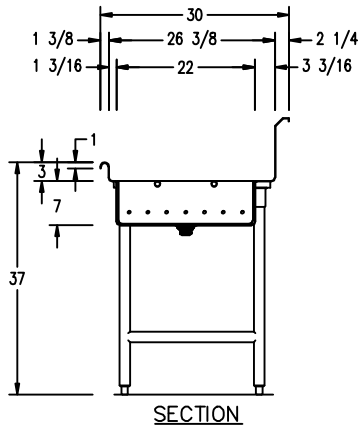

AARON MANUFACTURING INC.

SOILED DISH TABLES MODEL # AST2 SERIES MODEL # AST3 SERIES

DATE: 6-17-04

MODEL # AST2-CB (CORNER STYLE) SERIES SPECIFICATIONS							
A" Dim.	B" Dim.	# of	weight		model #	model #	
in.	mm	legs	lbs.	kg.	left to right	right to left	
72"	1829	4	80	36.3	AST2L-7248-CB	AST2R-7248-CB	
84"	2134	4	91	41.3	AST2L-8448-CB	AST2R-8448-CB	
96"	2438	4	114	51.7	AST2L-9648-CB	AST2R-9648-CB	
108"	2743	4	120	54.4	AST2L-10848-CB	AST2R-10848-CB	
120"	3048	4	131	59.4	AST2L-12048-CB	AST2R-12048-CB	

NOTE: A" and B" dimensions can vary, please specify hold to dimensions when ordering.

MODEL # AST3-CB (CORNER STYLE) SERIES SPECIFICATIONS							
A" Dim.	B" Dim.	# of	weight		model #	model #	
in.	mm	legs	lbs.	kg.	left to right	right to left	
48"	1219	4	170	77.2	AST3L-4866-CB	AST3R-4866-CB	
60"	1524	4	180	81.7	AST3L-6066-CB	AST3R-6066-CB	
72"	1829	4	190	86.3	AST3L-7266-CB	AST3R-7266-CB	
84"	2134	4	200	90.8	AST3L-8466-CB	AST3R-8466-CB	
96"	2438	6	210	95.3	AST3L-9666-CB	AST3R-9666-CB	
108"	2743	6	220	99.9	AST3L-10866-CB	AST3R-10866-CB	
120"	3048	6	230	104.4	AST3L-12066-CB	AST3R-12066-CB	

NOTE: A" and B" dimensions can vary, please specify hold to dimensions when ordering.

AARON MANUFACTURING INC.