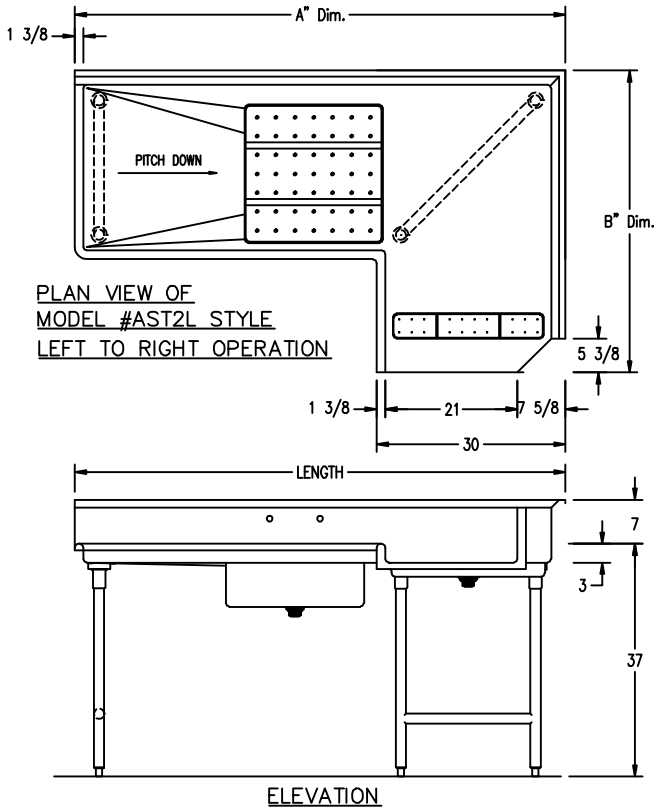

AARON MANUFACTURING INC.

SOILED DISH TABLES MODEL # AST2 SERIES MODEL # AST3 SERIES

DATE: 6-17-04

MODEL # AST2-CB (CORNER STYLE) SERIES SPECIFICATIONS							
A" Dim.	B" Dim.	# of	weight		model #	model #	
in.	mm	legs	lbs.	kg.	left to right	right to left	
72"	1829	4	80	36.3	AST2L-7248-CB	AST2R-7248-CB	
84"	2134	4	91	41.3	AST2L-8448-CB	AST2R-8448-CB	
96"	2438	4	114	51.7	AST2L-9648-CB	AST2R-9648-CB	
108"	2743	4	120	54.4	AST2L-10848-CB	AST2R-10848-CB	
120"	3048	4	131	59.4	AST2L-12048-CB	AST2R-12048-CB	

NOTE: A" and B" dimensions can vary, please specify hold to dimensions when ordering.

MODEL # AST3-CB (CORNER STYLE) SERIES SPECIFICATIONS							
A" Dim.	B" Dim.	# of	weight		model #	model #	
in.	mm	legs	lbs.	kg.	left to right	right to left	
48"	1219	4	170	77.2	AST3L-4866-CB	AST3R-4866-CB	
60"	1524	4	180	81.7	AST3L-6066-CB	AST3R-6066-CB	
72"	1829	4	190	86.3	AST3L-7266-CB	AST3R-7266-CB	
84"	2134	4	200	90.8	AST3L-8466-CB	AST3R-8466-CB	
96"	2438	6	210	95.3	AST3L-9666-CB	AST3R-9666-CB	
108"	2743	6	220	99.9	AST3L-10866-CB	AST3R-10866-CB	
120"	3048	6	230	104.4	AST3L-12066-CB	AST3R-12066-CB	

NOTE: A" and B" dimensions can vary, please specify hold to dimensions when ordering.

AARON MANUFACTURING INC.