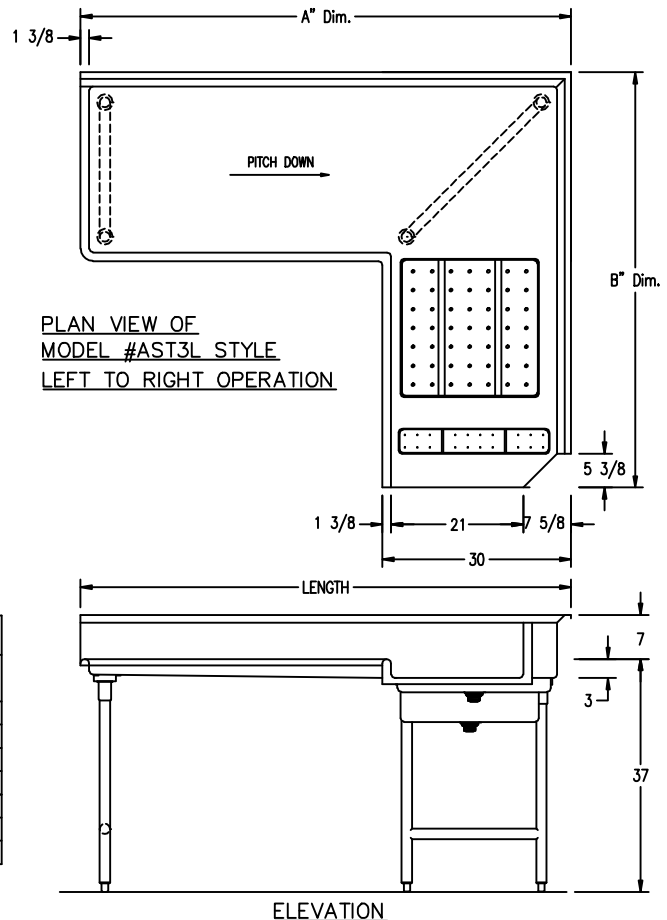

AARON MANUFACTURING INC.

SOILED DISH TABLES MODEL # AST2 SERIES MODEL # AST3 SERIES

DATE: 6-17-04

MODEL # AST2-CB (CORNER STYLE) SERIES SPECIFICATIONS							
A" Dim.	B" Dim.	# of	weight		model #	model #	
in.	mm	legs	lbs.	kg.	left to right	right to left	
72"	1829	4	80	36.3	AST2L-7248-CB	AST2R-7248-CB	
84"	2134	4	91	41.3	AST2L-8448-CB	AST2R-8448-CB	
96"	2438	4	114	51.7	AST2L-9648-CB	AST2R-9648-CB	
108"	2743	4	120	54.4	AST2L-10848-CB	AST2R-10848-CB	
120"	3048	4	131	59.4	AST2L-12048-CB	AST2R-12048-CB	

NOTE: A" and B" dimensions can vary, please specify hold to dimensions when ordering.

MODEL # AST3-CB (CORNER STYLE) SERIES SPECIFICATIONS							
A" Dim.	B" Dim.	# of	weight		model #	model #	
in.	mm	legs	lbs.	kg.	left to right	right to left	
48"	1219	4	170	77.2	AST3L-4866-CB	AST3R-4866-CB	
60"	1524	4	180	81.7	AST3L-6066-CB	AST3R-6066-CB	
72"	1829	4	190	86.3	AST3L-7266-CB	AST3R-7266-CB	
84"	2134	4	200	90.8	AST3L-8466-CB	AST3R-8466-CB	
96"	2438	6	210	95.3	AST3L-9666-CB	AST3R-9666-CB	
108"	2743	6	220	99.9	AST3L-10866-CB	AST3R-10866-CB	
120"	3048	6	230	104.4	AST3L-12066-CB	AST3R-12066-CB	

NOTE: A" and B" dimensions can vary, please specify hold to dimensions when ordering.

AARON MANUFACTURING INC.