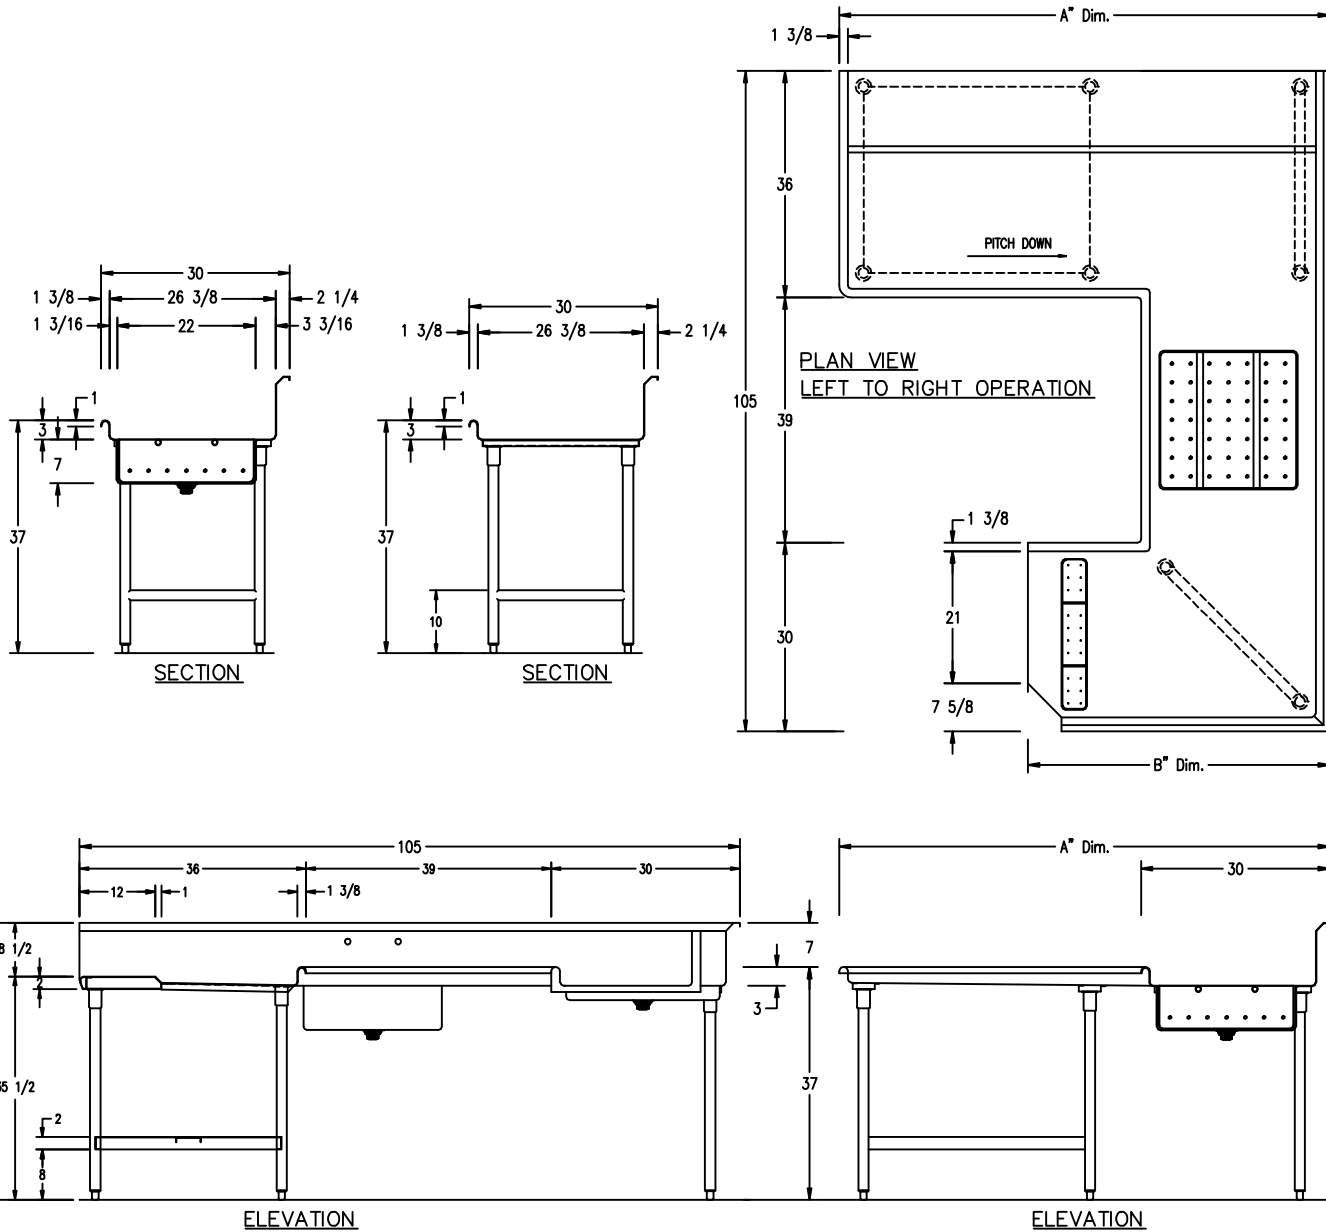

AARON MANUFACTURING INC.

DATE: 6-17-04

SOILED DISH TABLES MODEL # AST5 SERIES

| MODEL # AST5 (L-SHAPE CONFIGURATION) SERIES SPECIFICATIONS | | | | | | | | | | |
|--|---------|---------|------|--------|---------|------|------|-------|-------------------|-------------------|
| A" Dim. | B" Dim. | B" Dim. | # of | weight | model # | | | | | |
| in. | mm | in. | mm | in. | mm | legs | lbs. | kg. | left to right | right to left |
| 48" | 1219 | 48" | 1219 | 105" | 2667 | 6 | 170 | 77.1 | AST5L-48-CB-39US | AST5R-48-CB-39US |
| 60" | 1524 | 48" | 1219 | 105" | 2667 | 6 | 180 | 81.6 | AST5L-60-CB-51US | AST5R-6-CB-51US |
| 72" | 1829 | 48" | 1219 | 105" | 2667 | 8 | 190 | 86.2 | AST5L-72-CB-33US | AST5R-72-CB-33US |
| 84" | 2134 | 48" | 1219 | 105" | 2667 | 8 | 200 | 90.7 | AST5L-84-CB-45US | AST5R-84-CB-45US |
| 96" | 2438 | 48" | 1219 | 105" | 2667 | 8 | 210 | 95.3 | AST5L-96-CB-57US | AST5R-96-CB-57US |
| 108" | 2743 | 48" | 1219 | 105" | 2667 | 8 | 220 | 99.8 | AST5L-108-CB-69US | AST5R-108-CB-69US |
| 120" | 3048 | 48" | 1219 | 105" | 2667 | 8 | 230 | 104.3 | AST5L-120-CB-81US | AST5R-120-CB-81US |

NOTE: A" and B" dimensions can vary, please specify hold to dimensions when ordering.

AARON MANUFACTURING INC.