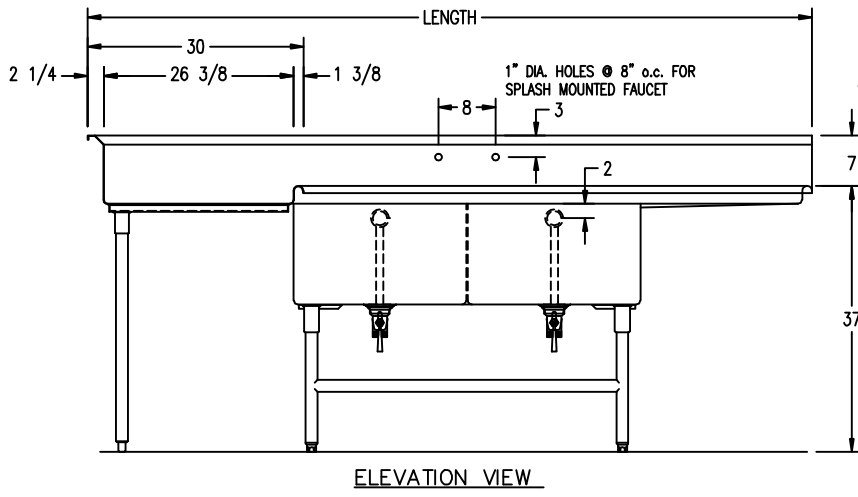

AARON MANUFACTURING INC.

CORNER TYPE COMBO CLEAN DISH TABLE AND POT SINK ASSEMBLY MODEL # ACTPS2 SERIES

DATE: 8-17-04

	length 'A'		weight	
	in.	mm	lbs.	kg.
	42"	1067	49	22.2
	48"	1219	57	25.9
	60"	1524	71	32.2
	72"	1829	80	36.3
	84"	2134	91	41.3
	96"	2438	114	51.7
	108"	2743	120	54.4
	120"	3048	131	59.4

	sink bowl size		drainboard length	length	length x depth		# of legs	weight		model #
	in.	mm			in.	mm		in.	mm	
	18"x 20"	457 x 508	23-1/2"	597	90"x 26"	2286 x 660	4	125	56.7	ACTPS2(L/R)- x 182690-CB
	18"x 20"	457 x 508	29-1/2"	749	96"x 26"	2438 x 660	4	130	59.0	ACTPS2(L/R)- x 182696-CB
	20"x 20"	508 x 508	19-1/2"	495	90"x 26"	2286 x 660	4	130	59.0	ACTPS2(L/R)- x 202690-CB
	20"x 20"	508 x 508	25-1/2"	648	96"x 26"	2438 x 660	4	135	61.2	ACTPS2(L/R)- x 202696-CB
	18"x 24"	457 x 610	23-1/2"	597	90"x 26"	2286 x 660	4	130	59.0	ACTPS2(L/R)- x 183090-CB
	18"x 24"	457 x 610	29-1/2"	749	96"x 26"	2438 x 660	4	135	61.2	ACTPS2(L/R)- x 183096-CB
	24"x 24"	610 x 610	23-1/2"	597	102"x 30"	2591 x 762	4	145	65.8	ACTPS2(L/R)- x 2430102-CB
	24"x 24"	610 x 610	29-1/2"	749	108"x 30"	2743 x 762	4	150	68.0	ACTPS2(L/R)- x 2430108-CB