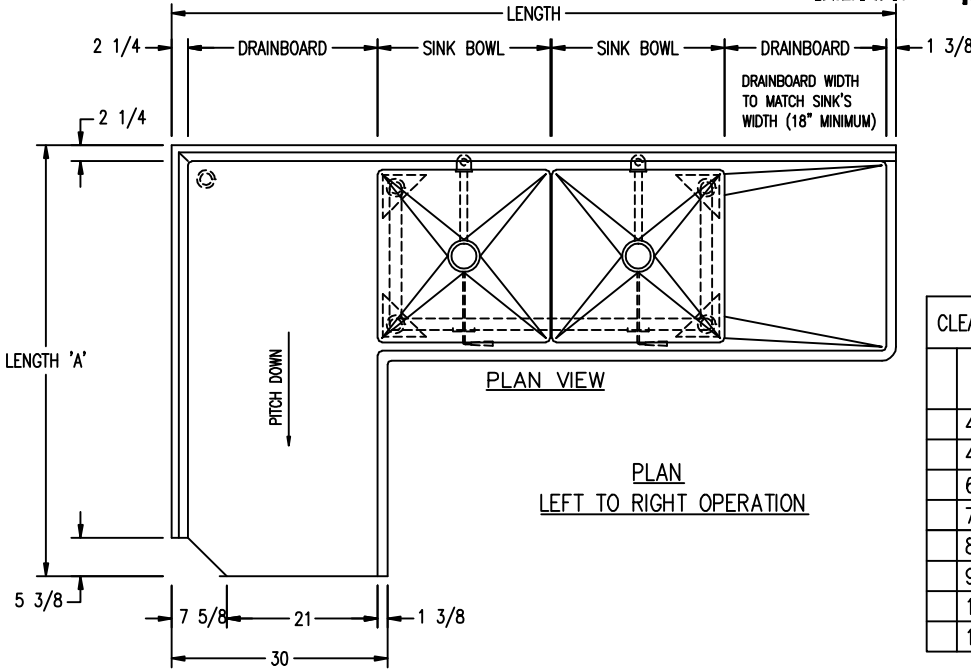

AARON MANUFACTURING INC.

CORNER TYPE COMBO CLEAN DISH TABLE AND POT SINK ASSEMBLY MODEL # ACTPS2 SERIES

DATE: 8-17-04

	length 'A'		weight	
	in.	mm	lbs.	kg.
	42"	1067	49	22.2
	48"	1219	57	25.9
	60"	1524	71	32.2
	72"	1829	80	36.3
	84"	2134	91	41.3
	96"	2438	114	51.7
	108"	2743	120	54.4
	120"	3048	131	59.4

	sink bowl size		drainboard length	length	length x depth		# of legs	weight		model #
	in.	mm			in.	mm		in.	mm	
	18"x 20"	457 x 508	23-1/2"	597	90"x 26"	2286 x 660	4	125	56.7	ACTPS2(L/R)- x 182690-CB
	18"x 20"	457 x 508	29-1/2"	749	96"x 26"	2438 x 660	4	130	59.0	ACTPS2(L/R)- x 182696-CB
	20"x 20"	508 x 508	19-1/2"	495	90"x 26"	2286 x 660	4	130	59.0	ACTPS2(L/R)- x 202690-CB
	20"x 20"	508 x 508	25-1/2"	648	96"x 26"	2438 x 660	4	135	61.2	ACTPS2(L/R)- x 202696-CB
	18"x 24"	457 x 610	23-1/2"	597	90"x 26"	2286 x 660	4	130	59.0	ACTPS2(L/R)- x 183090-CB
	18"x 24"	457 x 610	29-1/2"	749	96"x 26"	2438 x 660	4	135	61.2	ACTPS2(L/R)- x 183096-CB
	24"x 24"	610 x 610	23-1/2"	597	102"x 30"	2591 x 762	4	145	65.8	ACTPS2(L/R)- x 2430102-CB
	24"x 24"	610 x 610	29-1/2"	749	108"x 30"	2743 x 762	4	150	68.0	ACTPS2(L/R)- x 2430108-CB