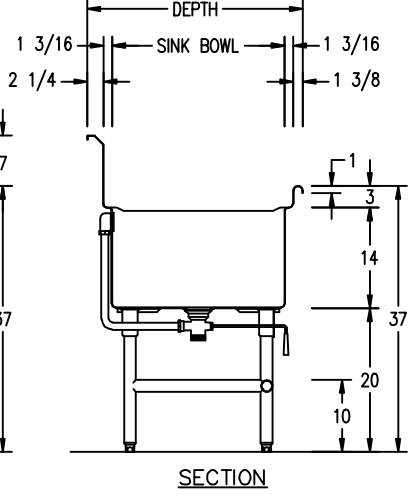

AARON MANUFACTURING INC.

CORNER TYPE COMBO CLEAN DISH TABLE AND POT SINK ASSEMBLY MODEL # ACTPS2 SERIES

DATE: 8-17-04

	length 'A'		weight	
	in.	mm	lbs.	kg.
	42"	1067	49	22.2
	48"	1219	57	25.9
	60"	1524	71	32.2
	72"	1829	80	36.3
	84"	2134	91	41.3
	96"	2438	114	51.7
	108"	2743	120	54.4
	120"	3048	131	59.4

	sink bowl size		drainboard length	length	length x depth		# of legs	weight		model #
	in.	mm			in.	mm		in.	mm	
	18"x 20"	457 x 508	23-1/2"	597	90"x 26"	2286 x 660	4	125	56.7	ACTPS2(L/R)- x 182690-CB
	18"x 20"	457 x 508	29-1/2"	749	96"x 26"	2438 x 660	4	130	59.0	ACTPS2(L/R)- x 182696-CB
	20"x 20"	508 x 508	19-1/2"	495	90"x 26"	2286 x 660	4	130	59.0	ACTPS2(L/R)- x 202690-CB
	20"x 20"	508 x 508	25-1/2"	648	96"x 26"	2438 x 660	4	135	61.2	ACTPS2(L/R)- x 202696-CB
	18"x 24"	457 x 610	23-1/2"	597	90"x 26"	2286 x 660	4	130	59.0	ACTPS2(L/R)- x 183090-CB
	18"x 24"	457 x 610	29-1/2"	749	96"x 26"	2438 x 660	4	135	61.2	ACTPS2(L/R)- x 183096-CB
	24"x 24"	610 x 610	23-1/2"	597	102"x 30"	2591 x 762	4	145	65.8	ACTPS2(L/R)- x 2430102-CB
	24"x 24"	610 x 610	29-1/2"	749	108"x 30"	2743 x 762	4	150	68.0	ACTPS2(L/R)- x 2430108-CB