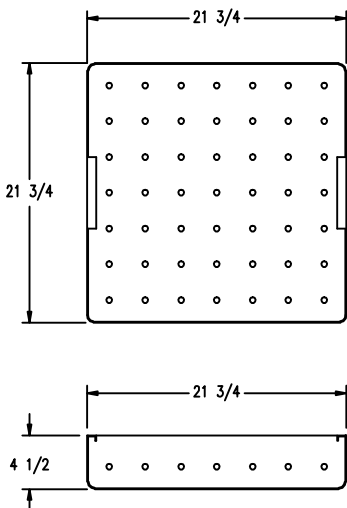

MA-22

14 GAUGE STAINLESS PERFORATED SILVERWARE BASKET