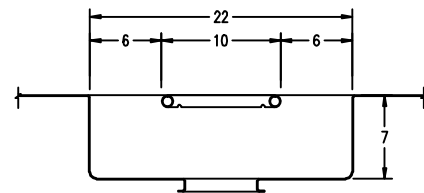

MA-88

CUSTOM 14 GAUGE STAINLESS DISPOSER SINK WITH WELDED-IN DISPOSER ADAPTOR RING AND REMOVABLE STAINLESS RACK GUIDE (FLUSH AT TOP)

AARON MANUFACTURING INC.