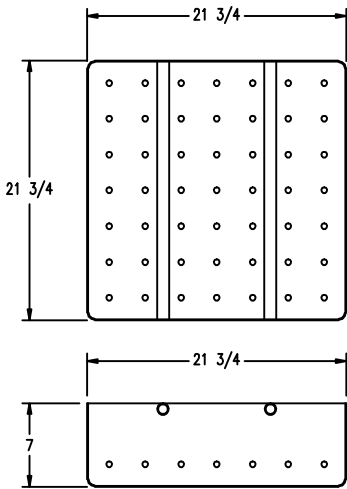

AARON MANUFACTURING INC.

DATE 8-17-84

DISH TABLE ACCESSORIES AND OPTIONS

MA-57

14 GAUGE STAINLESS PERFORATED SCRAP BASKET