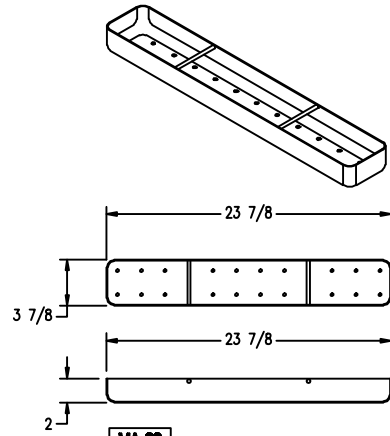

MA-82

14 GAUGE STAINLESS SCRAP CATCH PAN FOR QUICK DRAIN TROUGH