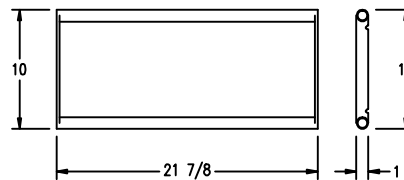

14 GAUGE STAINLESS PERFORATED SILVERWARE BASKET

MA-82

14 GAUGE QUICK DRAIN TROUGH WITH A 2" BRASS DRAIN INDIRECT DRAIN LINE TO FLOOR SINK BY PLUMBER

MA-84

STAINLESS RACK GUIDE AND SPEED RAIL

MA-80

14 GAUGE STAINLESS BRACKET FOR DISPOSER'S CONTROL. VERIFY SIZE PER DISPOSER'S MANUFACTURER