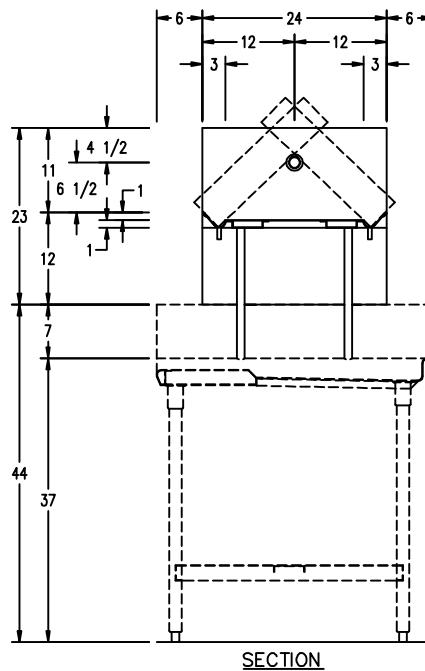

AARON MANUFACTURING INC.

SORTING RACK SHELVING OVER SOILED DISH TABLES

DATE: 8-17-04

MODEL # ASR-WM-SERIES WALL MOUNTED SORTING RACK SHELF						
	length		# of brackets	weight		model #
	in.	mm		lbs.	kg.	
	22"	559	2	20	9.0	ASR-WM-22
	32"	813	2	25	11.3	ASR-WM-32
	42"	1067	2	30	13.6	ASR-WM-42
	52"	1321	3	35	15.9	ASR-WM-52
	62"	1575	3	40	18.1	ASR-WM-62
	72"	1829	3	45	20.4	ASR-WM-72
	82"	2083	4	50	22.7	ASR-WM-82

MODEL # ASR1-SERIES UPPER SORTING RACK SHELF					
	length		weight	model #	
	in.	mm			lbs.
	46"	1168	45	20.4	ASR1-46
	58"	1473	55	24.9	ASR1-58
	70"	1778	65	29.5	ASR1-70
	82"	2083	75	34.0	ASR1-82
	94"	2388	85	38.6	ASR1-94
	106"	2694	95	43.1	ASR1-106
	118"	2997	105	47.6	ASR1-118