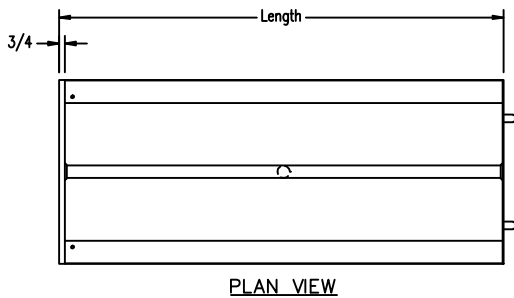

AARON MANUFACTURING INC.

SORTING RACK SHELVING OVER SOILED DISH TABLES

DATE: 8-17-04

MODEL # ASR-WM-SERIES WALL MOUNTED SORTING RACK SHELF						
	length		# of brackets	weight		model #
	in.	mm		lbs.	kg.	
	22"	559	2	20	9.0	ASR-WM-22
	32"	813	2	25	11.3	ASR-WM-32
	42"	1067	2	30	13.6	ASR-WM-42
	52"	1321	3	35	15.9	ASR-WM-52
	62"	1575	3	40	18.1	ASR-WM-62
	72"	1829	3	45	20.4	ASR-WM-72
	82"	2083	4	50	22.7	ASR-WM-82

MODEL # ASR1-SERIES UPPER SORTING RACK SHELF					
	length		weight	model #	
	in.	mm			lbs.
	46"	1168	45	20.4	ASR1-46
	58"	1473	55	24.9	ASR1-58
	70"	1778	65	29.5	ASR1-70
	82"	2083	75	34.0	ASR1-82
	94"	2388	85	38.6	ASR1-94
	106"	2694	95	43.1	ASR1-106
	118"	2997	105	47.6	ASR1-118