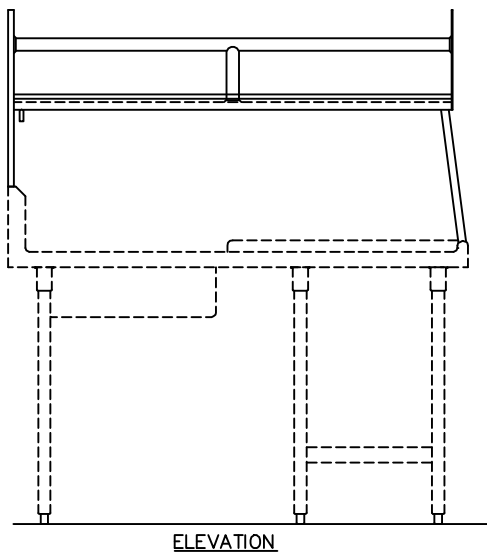

AARON MANUFACTURING INC.

SORTING RACK SHELVING OVER SOILED DISH TABLES

DATE: 8-17-04

MODEL # ASR-WM-SERIES WALL MOUNTED SORTING RACK SHELF						
	length		# of brackets	weight		model #
	in.	mm		lbs.	kg.	
	22"	559	2	20	9.0	ASR-WM-22
	32"	813	2	25	11.3	ASR-WM-32
	42"	1067	2	30	13.6	ASR-WM-42
	52"	1321	3	35	15.9	ASR-WM-52
	62"	1575	3	40	18.1	ASR-WM-62
	72"	1829	3	45	20.4	ASR-WM-72
	82"	2083	4	50	22.7	ASR-WM-82

MODEL # ASR1-SERIES UPPER SORTING RACK SHELF					
	length		weight	model #	
	in.	mm			lbs.
	46"	1168	45	20.4	ASR1-46
	58"	1473	55	24.9	ASR1-58
	70"	1778	65	29.5	ASR1-70
	82"	2083	75	34.0	ASR1-82
	94"	2388	85	38.6	ASR1-94
	106"	2694	95	43.1	ASR1-106
	118"	2997	105	47.6	ASR1-118