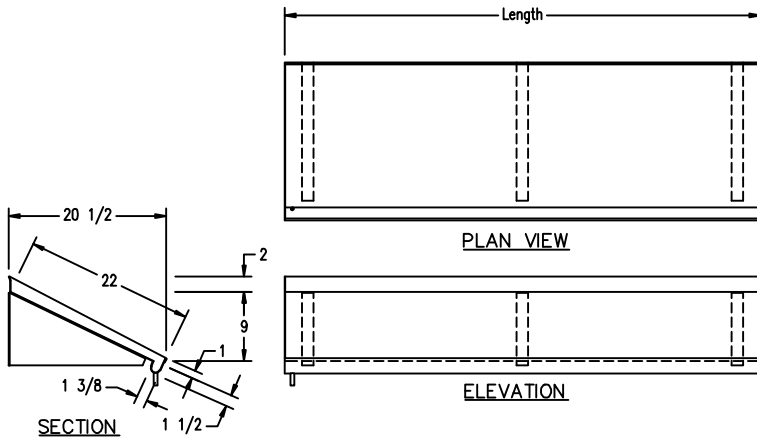

AARON MANUFACTURING INC.

SORTING RACK SHELVING OVER SOILED DISH TABLES

DATE: 8-17-04

MODEL # ASR-WM-SERIES WALL MOUNTED SORTING RACK SHELF						
	length		# of brackets	weight		model #
	in.	mm		lbs.	kg.	
	22"	559	2	20	9.0	ASR-WM-22
	32"	813	2	25	11.3	ASR-WM-32
	42"	1067	2	30	13.6	ASR-WM-42
	52"	1321	3	35	15.9	ASR-WM-52
	62"	1575	3	40	18.1	ASR-WM-62
	72"	1829	3	45	20.4	ASR-WM-72
	82"	2083	4	50	22.7	ASR-WM-82

MODEL # ASR1-SERIES UPPER SORTING RACK SHELF					
	length		weight	model #	
	in.	mm			lbs.
	46"	1168	45	20.4	ASR1-46
	58"	1473	55	24.9	ASR1-58
	70"	1778	65	29.5	ASR1-70
	82"	2083	75	34.0	ASR1-82
	94"	2388	85	38.6	ASR1-94
	106"	2694	95	43.1	ASR1-106
	118"	2997	105	47.6	ASR1-118